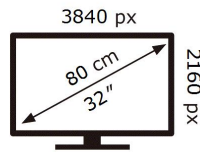

**ENERGY**

SAMSUNG

U32R594CWR

**39** kWh/1000h

2019/2013