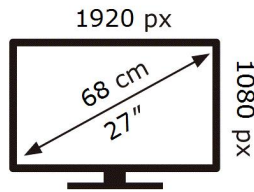

ENERG

SAMSUNG

S27AG304NU

26 kWh/1000h

2019/2013