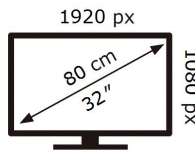

ENERGY

SAMSUNG

S32AM504NR

26 kWh/1000h

ABCDEF **G**

40 kWh/1000h

2019/2013