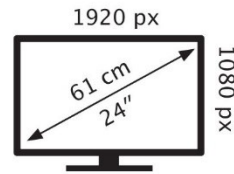

ENERGY

Lenovo

C24-25(A20238FD0)

15 kWh/1000h

2019/2013

ENERGY

Lenovo

C24-25(A20238FD0)

15 kWh/1000h

2019/2013